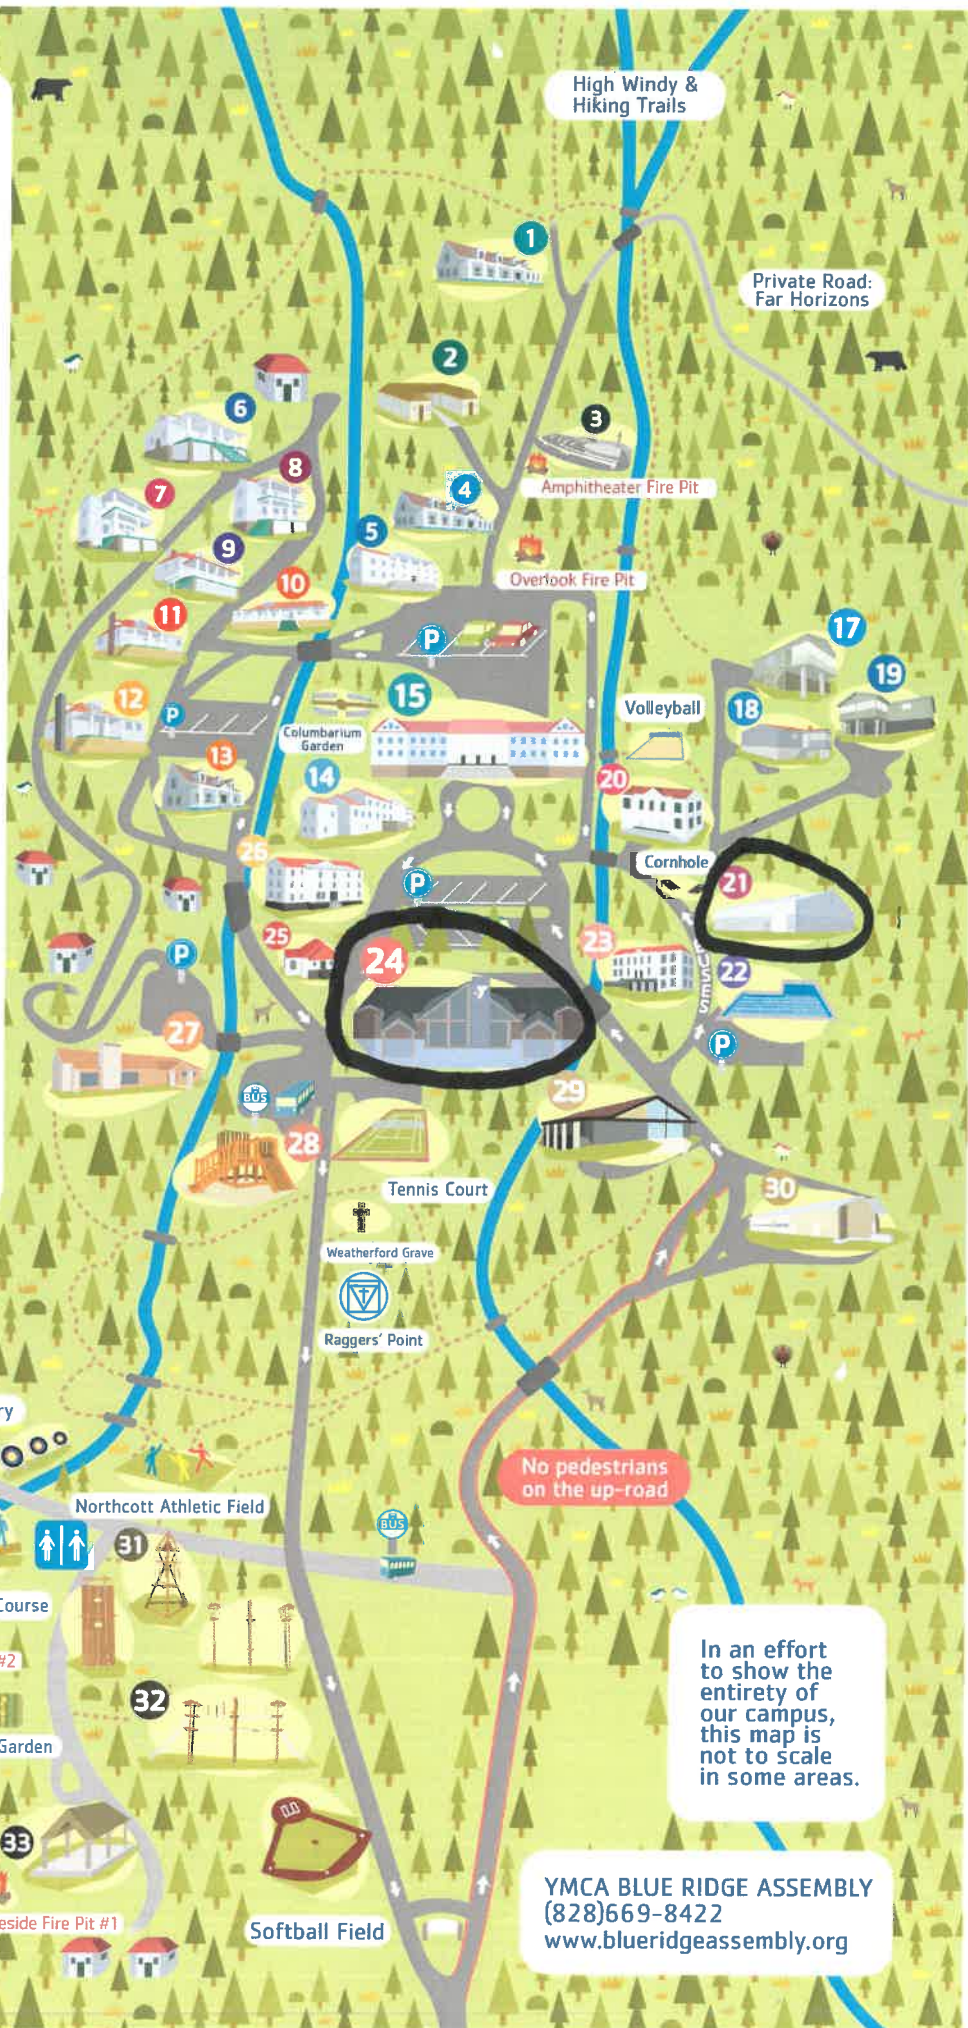

FOR YOUTH DEVELOPMENT*
FOR HEALTHY LIVING
FOR SOCIAL RESPONSIBILITY

CAMPUS LEGEND

- 1 McCarty Lodge
- 2 Younts Hall
- 3 Whittington Amphitheater
- 4 Barnhardt Lodge
- 5 Hibbard Hall
- 6 Auburn Cabin
- 7 Georgia Cabin
- 8 VPI Cabin
- 9 Converse Cabin
- 10 Rhododendron Cabin
- 11 Dogwood Cabin
- 12 Meredith Cabin
- 13 10-Bedroom Lodge
- 14 Heaton Hall
- 15 Eureka Hall
- 17 Purser Family Cottage
- 18 Haralson Family Cottage
- 19 Ware Family Cottage
- 20 Gymnasium
- 21 Ware Pavilion/Harry H. Brace Indoor Challenge Course
- 22 Warner Memorial Swimming Pool
- 23 Asheville Hall
- 24 Blue Ridge Center
- 25 Parker Cabin
- 26 Abbott Hall
- 27 Weatherford Hall
- 28 Venable Playground
- 29 Washburn Center/Heritage Arts Studio
- 30 Charles R. Younts Maintenance Center
- 31 Camp Cousins Challenge Course
- 32 Watts Family Odyssey Challenge Course
- 33 Fesperman Picnic Shelter

In an effort to show the entirety of our campus, this map is not to scale in some areas.

YMA BLUE RIDGE ASSEMBLY
(828)669-8422
www.blueridgeassembly.org